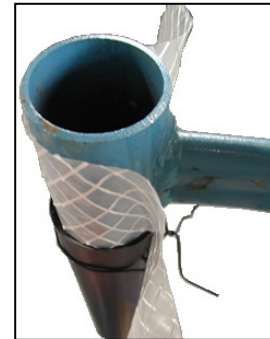

Tie Wire

Product Description

Dimension:

- 3.5 lb roll

Finish:

- Brite

Uses:

- Tie rebar laps
- Tie insulated blankets together
- Tie winter protection to the scaffolding