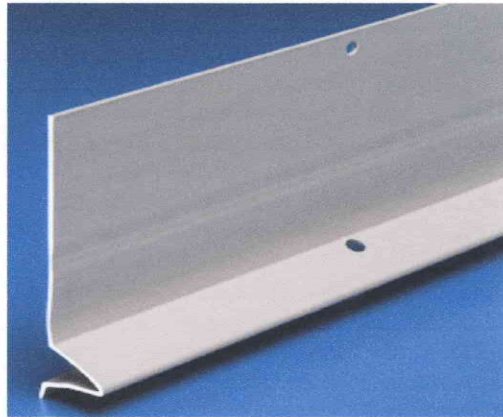

## Mortairvent Weep Screenshot

---

### Description:

Mortairvent Weep Screenshot® is designed for use with Stucco, EIFS, Stone and Stone Veneers. Mortairvent Weep Screenshot® should be installed at the plate line or stem wall, providing a stop for Stucco, EIFS, Stone or Stone Veneers. Mortairvent Weep Screenshot® has a patented design which allows moisture to migrate down and shed away from the wall.

### Available Sizes (35 pieces per carton):

3 1/2" x 3/4" x 10' (holes pre-drilled 9" o.c.)