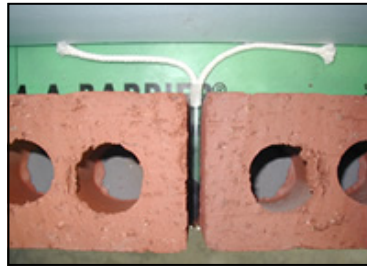

Weep Tubes

Standard

With wick

With wick and Copper or Stainless screen

Product Description

Dimension:

- 3/8" O.D. X 1/4" I.D. x 4"

Finish:

- PVC – clear
- Wick is 100% cotton sash

Uses:

- Rests directly on the thru-wall flashing to weep moisture to the exterior.

Advantages:

- Economical
- Promotes positive drainage

For technical assistance call toll free at 1-800-659-4731.