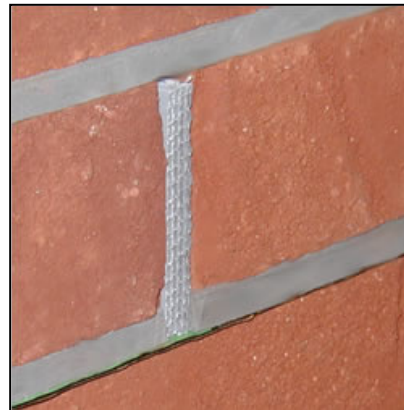

Cell Vent

Insertable weep/air

Product Description

Dimension:

□ Modular (3/8" X 2-5/8" X 3-5/8")

□ Utility (3/8" X 3-5/8" X 3-5/8")

Finish:

- Standard (Clear/Translucent)
- Gray
- Brown
- Red
- Ivory

Uses:

- To weep moisture at flashing locations
- Near the top of cavity wall construction it allows air pressure equalization.

Advantages:

- Aesthetically pleasing
- Colors to closely match mortar joints
- Promotes positive drainage
- Durable (less prone to pulling out like mesh weeps)
- Allows air movement
- Helps to keep bugs out
- Economical