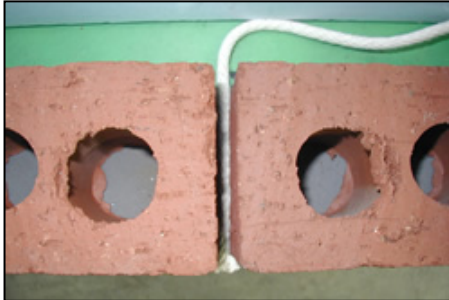

Cotton Tiger Sash

Weep wick

Product Information:

Use:

- Rests directly on the thru-wall flashing to wick moisture to the exterior.

Dimension:

- 1/4" O.D. Tiger Sash x length to suite

Finish:

- 100% Cotton sash

Advantages:

- Prevents bugs from entering
- Braided tiger sash limits unraveling

Comments: Not recommended where high moisture migration is expected.

For technical assistance call us toll free at 1-800-659-4731.