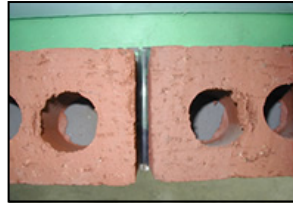

## Weep Tube

Standard

#### Use:

- Rests directly on the thru-wall flashing to weep moisture to the exterior