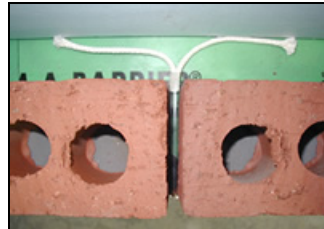

Weep Tube

Standard with Wick

Product Information:

Use:

- Rests directly on the thru-wall flashing to wick moisture to the exterior

Dimension:

- 3/8" O.D. X 1/4" I.D. x 4"

Finish:

- PVC - clear
Wick is 100% cotton sash

Advantages:

- Economical
- Promote positive drainage

For technical assistance call us toll free at 1-800-659-4731.