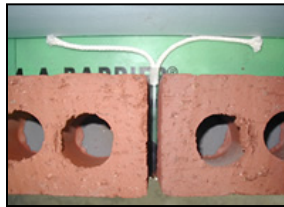

Weep Tube

Standard with Wick & Stainless Steel Screen

Product Information:

Use:

- Rests directly on the thru-wall flashing to wick moisture to the exterior

Dimension:

- 3/8" O.D. X 1/4" I.D. x 4"

Finish:

- PVC - clear
 - Wick is 100% cotton sash
 - Stainless steel screen

Advantages:

- Economical
- Promote positive drainage

For technical assistance call us toll free at 1-800-659-4731.