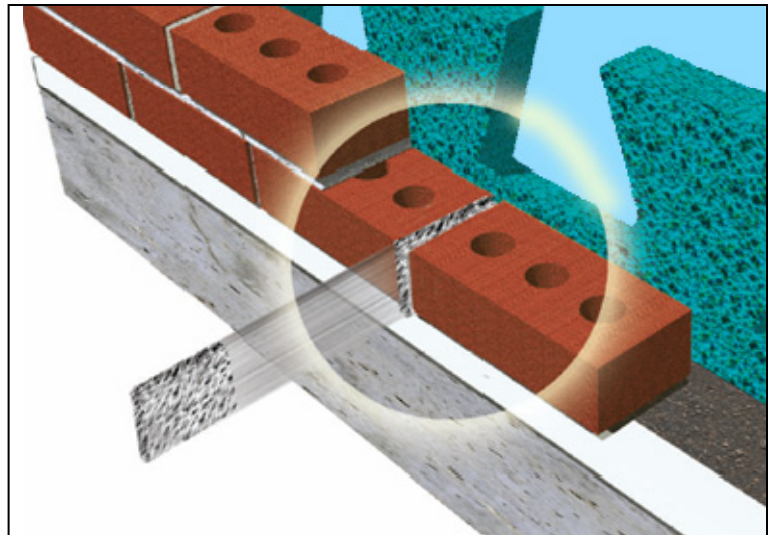

# Mortar Net<sup>®</sup> Weeps

Available in white, brown, tan, gray, almond or red.

Mortar Net<sup>®</sup> Weep Vents<sup>™</sup> are made from 90% open-weave polyester mesh, and are bonded with a flame retardant adhesive to provide resiliency and strength, plus an anti-microbial additive to control mold growth. They are an easy way to ensure brick cavity and single wythe block construction masonry walls maintain their finished appearance and drain correctly for life.

Sizes:

Modular -

2-5/8"w x 3-3/8"h x 1/2" thickness

Utility- (Gray only)

4"w x 4"h x 1/2" thickness

- Easy and quick to install
- No adhesives required
- Mold resistant

**MASONPRO<sup>®</sup>**  
MASONRY SPECIALTY MATERIALS & SUPPLIES