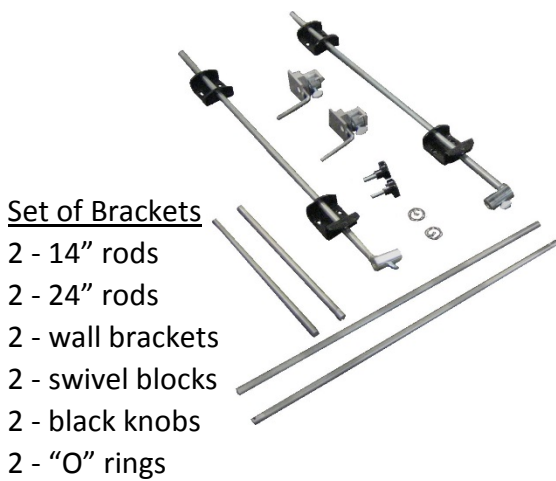

PARTS

Part No: EGUIDE1101

Part No: EGUIDE1120

Blue Line Clips
(set of 6 with complete
set of poles)

Part No: EGUIDE1130

Swivel Blocks (set of 2)

Part No: EGUIDE1110

Black Knobs (set of 2)

Part No: EGUIDE1107

8' Poles (set of 2)