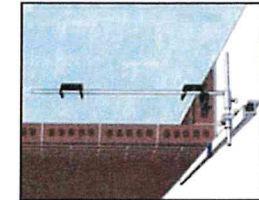

Fewer Parts, Faster Set Up & Higher Productivity!

Core-Lock™
Rebar Positioner M.G.

8" Single

8" Single.....\$0.34 ea
12" Single.....\$0.44 ea
(100/case)

Shims
Stone Setting

SIZES:

- 2" x 2" x 1/16"
- 2" x 2" x 1/8"
- 2" x 2" x 1/4"
- 2" x 2" x 3/8"