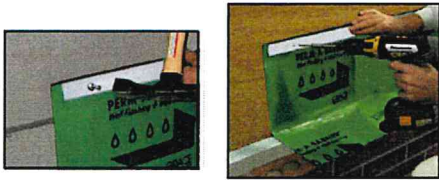

PVC Flashing Termination Bar

Thru-Wall Flashing

Lap Rite™

Metal Flashing
Lap Sealant

Stainless Drip Edge

Drip Edge

Smart-T Bolt™
(with nuts & washers)
Clean Out Covers

Corner Bracket - Steel

\$24.95 ea

Available in:
1/4" x 1-1/4" x 10" x 24"

ONE-PIECE BLOCK FLASH™
for Single-Wythe CMU Construction

► Saves more than half the labor & material associated with membrane flashing in a multi-wythe course.