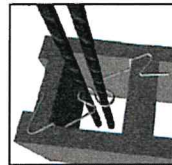

Fewer Parts, Faster Set Up & Higher Productivity!

Core-Lock™
Rebar Positioner M.G.

8" Single

8" Single.....\$0.34 ea
12" Single.....\$0.44 ea
(100/case)

Shims
Stone Setting

SIZES:

- 2" x 2" x 1/16"
- 2" x 2" x 1/8"
- 2" x 2" x 1/4"
- 2" x 2" x 3/8"

Stone Anchoring

SIZES:

- 1/16" x 1-1/2"
- 1/8" x 1-1/2"
- 1/4" x 1-1/2"
- 3/8" x 1-1/2"

Stone Anchors
Stainless Steel

Custom Sizes & Other Types Available!

Stone Lifting
Clamps

3/4 Ton.....\$295 ea
1 Ton.....\$398 ea
2 Ton.....\$789 ea
Furnished with a 1/2" stud for safety