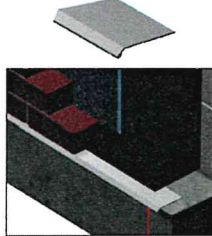

PVC Flashing Termination Bar

Thru-Wall Flashing

Lap Rite™

Metal Flashing
Lap Sealant

Stainless Drip Edge

Drip Edge

Smart-T Bolt™
(with nuts & washers)
Clean Out Covers

Corner Bracket - Steel

\$24.95 ea

Available in:
1/4" x 1-1/4" x 10" x 24"

ONE-PIECE BLOCK FLASH™
for Single-Wythe CMU Construction

► Saves more than half the labor & material associated with membrane flashing in a multi-wythe course.