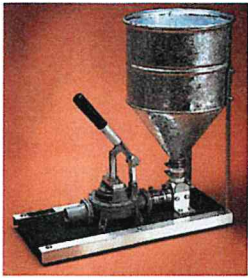

Grout Pump GP2HD

For tops of walls
& other hard to reach areas

GROUT GRUNT™

SCOOP
PASS
POUR! **$44.95 ea**
(12 pack)