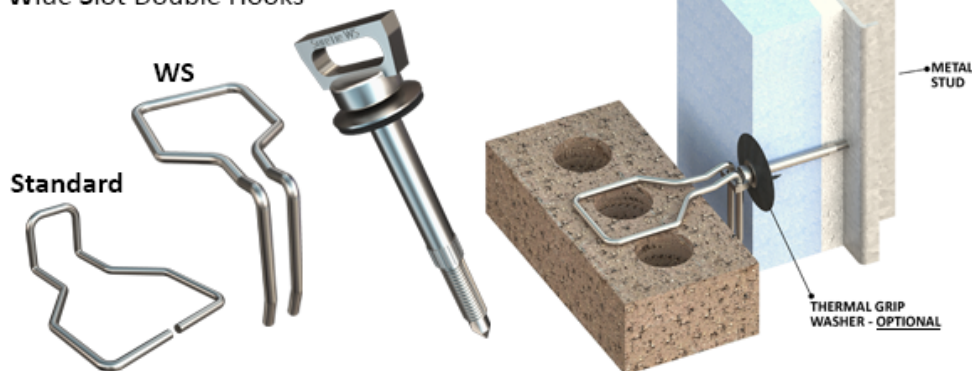

SURETIE BRICK TIES

STANDARD & CUSTOM STONE ANCHORS

CUSTOM STAINLESS STEEL FLASHING

SURETIE [THERMAL]

METAL FRAMING

Available with Standard or
Wide Slot Double Hooks

Installs Faster & Easier -
Saving Time & \$

CMU/CONCRETE/WOOD

See More About SURETIE BRICK TIES

STONE ANCHORS

Standard & Custom

Sample Profiles -
Custom Shapes &
Sizes Available!

Finishes:

- Type 304 Stainless Steel for Natural Stone
- Hot Dip for Precast or Cast Stone
- Powder Coated Color Stainless Available

[View Our Stone Anchors](#)

CUSTOM STAINLESS STEEL THRU-WALL FLASHING

**Expedited Fabrication &
Shipping Available!**

All gauges & finishes available!

- Stainless Steel
- Color Clad Galvanized
- Copper

WE CAN MAKE ANY PROFILE!