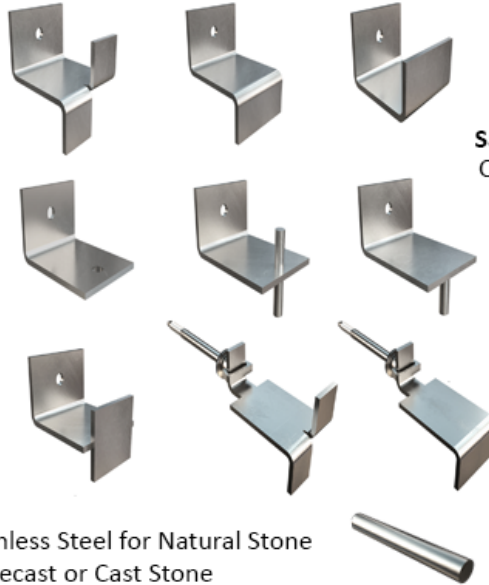

SURETIE BRICK TIES

STANDARD & CUSTOM STONE ANCHORS

CUSTOM STAINLESS STEEL FLASHING

SURETIE [THERMAL]

METAL FRAMING

Available with Standard or
Wide Slot Double Hooks

Installs Faster & Easier -
Saving Time & \$

CMU/CONCRETE/WOOD

See More About SURETIE BRICK TIES

STONE ANCHORS

Standard & Custom

Sample Profiles -
Custom Shapes &
Sizes Available!

Finishes:

- Type 304 Stainless Steel for Natural Stone
- Hot Dip for Precast or Cast Stone
- Powder Coated Color Stainless Available