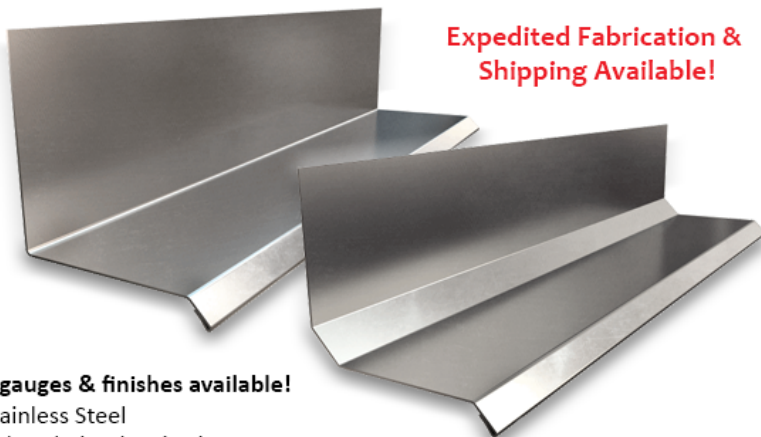

SURETIE BRICK TIES

STANDARD & CUSTOM STONE ANCHORS

CUSTOM STAINLESS STEEL FLASHING

SURETIE [THERMAL]

METAL FRAMING

Available with Standard or
Wide Slot Double Hooks

Installs Faster & Easier -
Saving Time & \$

CMU/CONCRETE/WOOD

See More About SURETIE BRICK TIES

STONE ANCHORS

Standard & Custom

Sample Profiles -
Custom Shapes &
Sizes Available!

Finishes:

- Type 304 Stainless Steel for Natural Stone
- Hot Dip for Precast or Cast Stone
- Powder Coated Color Stainless Available

[View Our Stone Anchors](#)

CUSTOM STAINLESS STEEL THRU-WALL FLASHING

**Expedited Fabrication &
Shipping Available!**

All gauges & finishes available!

- Stainless Steel
- Color Clad Galvanized
- Copper

WE CAN MAKE ANY PROFILE!