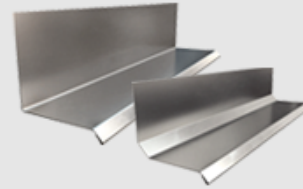

SURETIE BRICK TIES

STANDARD & CUSTOM STONE ANCHORS

CUSTOM STAINLESS STEEL FLASHING

SURETIE [THERMAL]

METAL FRAMING

Available with Standard or
Wide Slot Double Hooks

Installs Faster & Easier -
Saving Time & \$

CMU/CONCRETE/WOOD

See More About SURETIE BRICK TIES

STONE ANCHORS

Standard & Custom

Sample Profiles -
Custom Shapes &
Sizes Available!

Finishes:

- Type 304 Stainless Steel for Natural Stone
- Hot Dip for Precast or Cast Stone
- Powder Coated Color Stainless Available

[View Our Stone Anchors](#)

CUSTOM STAINLESS STEEL THRU-WALL FLASHING

**Expedited Fabrication &
Shipping Available!**

All gauges & finishes available!

- Stainless Steel
- Color Clad Galvanized
- Copper

WE CAN MAKE ANY PROFILE!