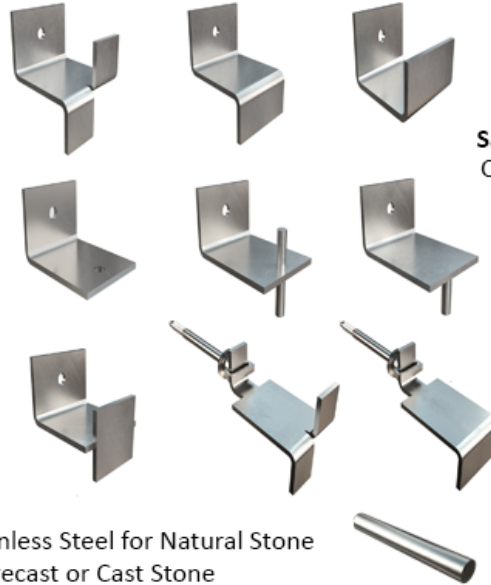

CMU/CONCRETE/WOOD

[See More About SURETIE BRICK TIES](#)

[See More About POS-I-TIE BRICK TIES](#)

STONE ANCHORS

Standard & Custom

Sample Profiles -
Custom Shapes &
Sizes Available!

Finishes:

- Type 304 Stainless Steel for Natural Stone
- Hot Dip for Precast or Cast Stone
- Powder Coated Color Stainless Available