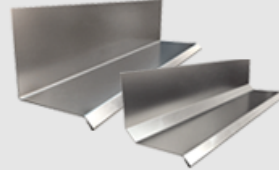

POS-I-TIE & SURETIE BRICK TIES

STANDARD & CUSTOM STONE ANCHORS

CUSTOM STAINLESS STEEL FLASHING

SURETIE [THERMAL]

METAL FRAMING

Available with Standard or
Wide Slot Double Hooks

Installs Faster & Easier -
Saving Time & \$

CMU/CONCRETE/WOOD

[See More About SURETIE BRICK TIES](#)

[See More About POS-I-TIE BRICK TIES](#)

STONE ANCHORS

Standard & Custom

Sample Profiles -
Custom Shapes &
Sizes Available!

Finishes:

- Type 304 Stainless Steel for Natural Stone
- Hot Dip for Precast or Cast Stone
- Powder Coated Color Stainless Available

[View Our Stone Anchors](#)

CUSTOM STAINLESS STEEL THRU-WALL FLASHING

**Expedited Fabrication &
Shipping Available!**

All gauges & finishes available!

- Stainless Steel
- Color Clad Galvanized
- Copper

WE CAN MAKE ANY PROFILE!