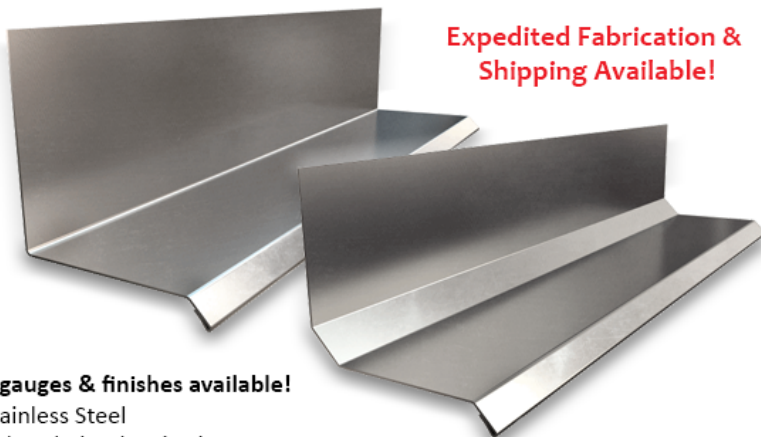

POS-I-TIE & SURETIE BRICK TIES

STANDARD & CUSTOM STONE ANCHORS

CUSTOM STAINLESS STEEL FLASHING

SURETIE [THERMAL]

METAL FRAMING

Available with Standard or
Wide Slot Double Hooks

Installs Faster & Easier -
Saving Time & \$

CMU/CONCRETE/WOOD

[See More About SURETIE BRICK TIES](#)

[See More About POS-I-TIE BRICK TIES](#)

STONE ANCHORS

Standard & Custom

Sample Profiles -
Custom Shapes &
Sizes Available!

Finishes:

- Type 304 Stainless Steel for Natural Stone
- Hot Dip for Precast or Cast Stone
- Powder Coated Color Stainless Available

[View Our Stone Anchors](#)

CUSTOM STAINLESS STEEL THRU-WALL FLASHING

**Expedited Fabrication &
Shipping Available!**

All gauges & finishes available!

- Stainless Steel
- Color Clad Galvanized
- Copper

WE CAN MAKE ANY PROFILE!