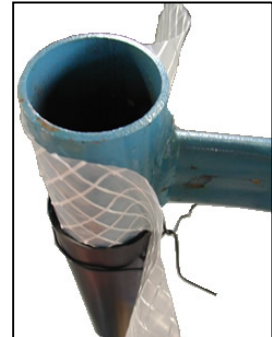

Tie Wire

Product Information:

Uses:

- Tie rebar laps
- Tie insulated blankets together
- Tie winter protection to the scaffolding

Dimension:

- 3.5 lb roll

Finish:

- Brite