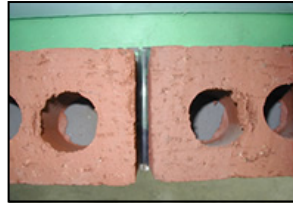

Weep Tube

Standard

Product Information:

Use:

- Rests directly on the thru-wall flashing to weep moisture to the exterior

Dimension:

- 3/8" O.D. X 1/4" I.D. x 4"

Finish: