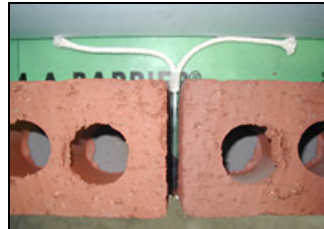

## Weep Tube

Standard with Wick

#### Use:

- Rests directly on the thru-wall flashing to wick moisture to the exterior

#### Dimension:

- 3/8" O.D. X 1/4" I.D. x 4"