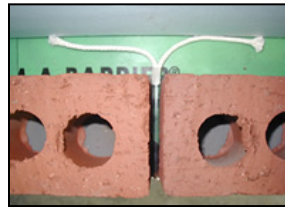

Weep Tube

Standard with Wick & Stainless Steel Screen

Product Information:

Use:

- Rests directly on the thru-wall flashing to wick moisture to the exterior

Dimension:

- 3/8" O.D. X 1/4" I.D. x 4"

Finish:

- PVC - clear
 - Wick is 100% cotton sash
 - Stainless steel screen

Advantages:

- Economical
- Promote positive drainage

For technical assistance call us toll free at 1-800-659-4731.